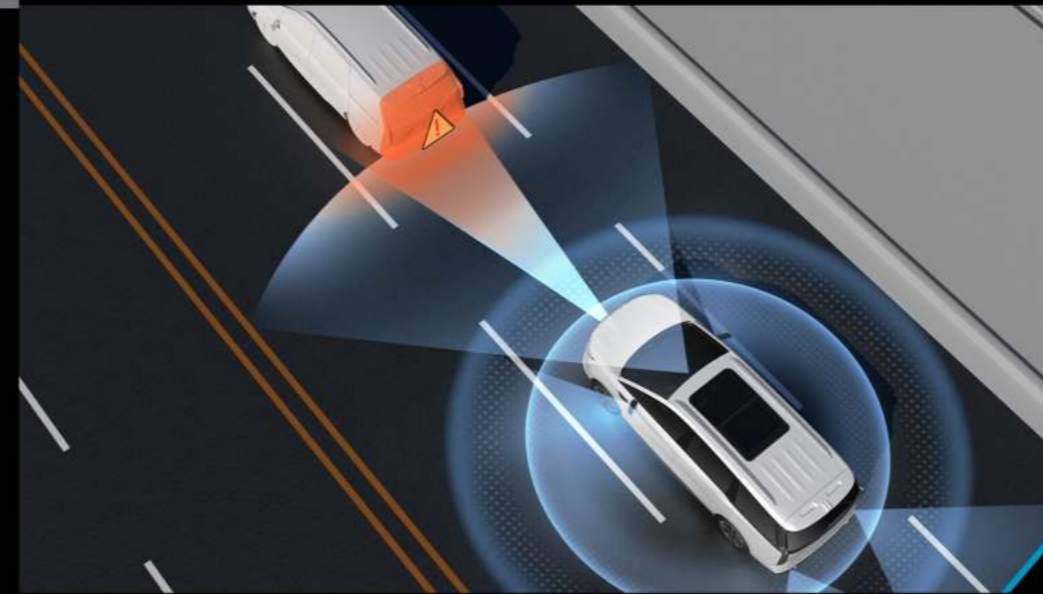

ONE PACK (CATL Cell)

ABSOLUTE INTELLIGENT SAFETY

Comprehensive safety system to ensure your every journey.

Blind Spot Monitoring (BSM)

Blind Spot Monitoring System uses radars on both sides of the vehicle body to detect vehicles in blind spots, providing visual and audio alerts.

Forward Collision Warning (FCW)

Alarm on when it detects a potential collision with the vehicle in front of it via a front-facing camera.

Adaptive Cruise Control (ACC)

Adaptive Cruise Control uses radars to help your vehicle maintain the same speed as the vehicle in front.

Intelligent High-beam Control (IHC)

When the high beam is on, the camera detects oncoming vehicles up to 500m away and automatically switches to low beam to maintain clear visibility without affecting the other driver.