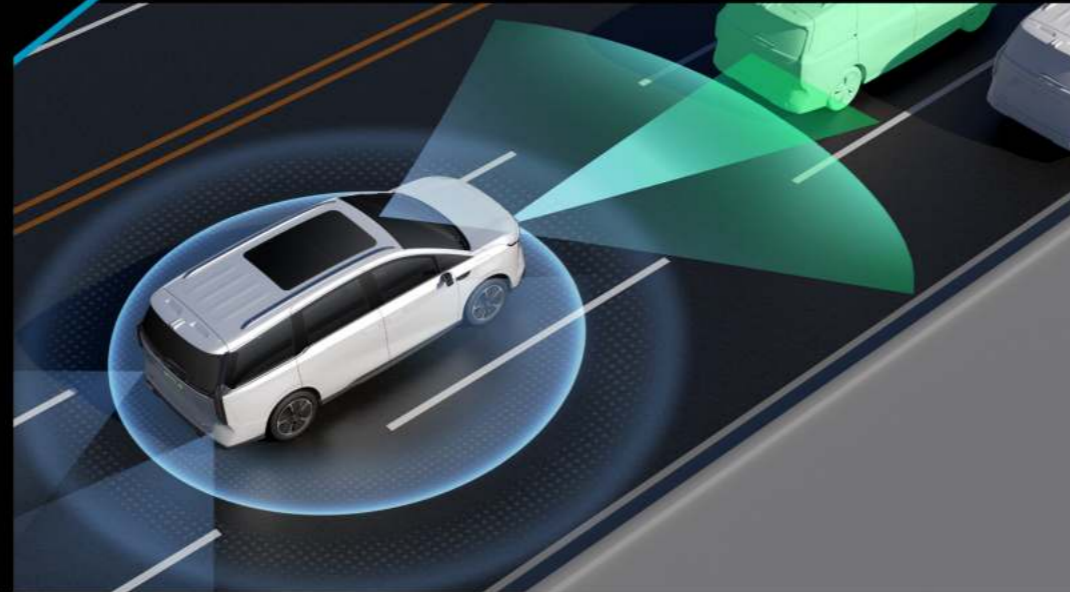

ONE PACK (CATL Cell)

ABSOLUTE INTELLIGENT SAFETY

Comprehensive safety system to ensure your every journey.

Blind Spot Monitoring (BSM)

Blind Spot Monitoring System uses radars on both sides of the vehicle body to detect vehicles in blind spots, providing visual and audio alerts.

Forward Collision Warning (FCW)

Alarm on when it detects a potential collision with the vehicle in front of it via a front-facing camera.

Adaptive Cruise Control (ACC)

Adaptive Cruise Control uses radars to help your vehicle maintain the same speed as the vehicle in front.

Intelligent High-beam Control (IHC)

When the high beam is on, the camera detects oncoming vehicles up to 500m away and automatically switches to low beam to maintain clear visibility without affecting the other driver.